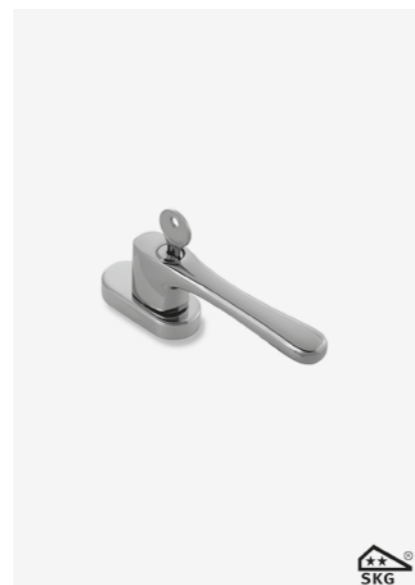

ART. XSD109ESC11  
"TON" SERIES

- SKG\*\* tested
- one code key
- DK mechanism 7x45mm

ART. XSD448SC11  
"BAUHAUS" SERIES

- SKG\*\* tested
- one code key
- DK mechanism 7x45mm

ART. XSD418ESC11  
"CASTLE" SERIES

- SKG\*\* tested
- one code key
- DK mechanism 7x45mm

ART. XSD221SC11  
"ELEGANT" SERIES

- SKG\*\* tested
- one code key
- DK mechanism 7x45mm

ART. XSD421ESC11  
"NOUVEAU" SERIES

- SKG\*\* tested
- one code key
- DK mechanism 7x45mm

ART. XSK448 "BAUHAUS" SERIES

- SKG\* tested
- one code key
- casement fastener RH shown

ART. XSH109EF51 "TON" SERIES

- SKG\*\* tested if used in combination with HABO mechanism
- one code key
- furnished with n.1 rod 1100mm
- n.1 rod 1400mm n.3 guides
- n.2 strikes in matching finish

ART. XSK221 "ELEGANT" SERIES

- SKG\* tested
- one code key
- casement fastener RH shown

ART. XSH418EF51 "CASTLE" SERIES

- SKG\*\* tested if used in combination with HABO mechanism
- one code key
- furnished with n.1 rod 1100mm
- n.1 rod 1400mm n.3 guides
- n.2 strikes in matching finish