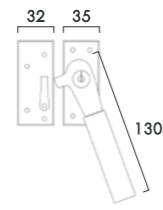

ART. XSK448 "BAUHAUS" SERIES

- SKG* tested
- one code key
- casement fastener RH shown