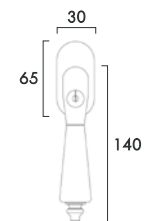

ART. XSD109ESC11  
"TON" SERIES

- SKG\*\* tested
- one code key
- DK mechanism 7x45mm

ART. XSD448SC11  
"BAUHAUS" SERIES

- SKG\*\* tested
- one code key
- DK mechanism 7x45mm

ART. XSD418ESC11  
"CASTLE" SERIES

- SKG\*\* tested
- one code key
- DK mechanism 7x45mm

ART. XSD221SC11  
"ELEGANT" SERIES

- SKG\*\* tested
- one code key
- DK mechanism 7x45mm

ART. XSD421ESC11  
"NOUVEAU" SERIES

- SKG\*\* tested
- one code key
- DK mechanism 7x45mm