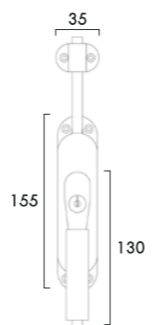

ART. XSH448F51 "EBONY BAUHAUS" SERIES

- SKG** tested if used in combination with HABO mechanism
- one code key
- furnished with n.1 rod 1100mm
- n.1 rod 1400mm n.3 guides
- n.2 strikes in matching finish