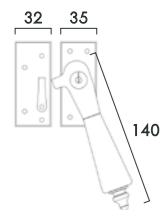

ART. XSK418E "CASTLE" SERIES

- SKG* tested
- one code key
- casement fastener RH shown