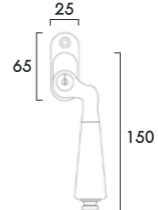

ART. XSJ418E "CASTLE" SERIES

- SKG** tested
- one code key
- casement fastener RH shown