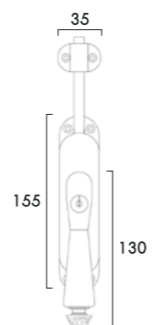

ART. XSH421EF51 "NOUVEAU" SERIES

- SKG** tested if used in combination with HABO mechanism
- one code key
- furnished with n.1 rod 1100mm
- n.1 rod 1400mm n.3 guides
- n.2 strikes in matching finish