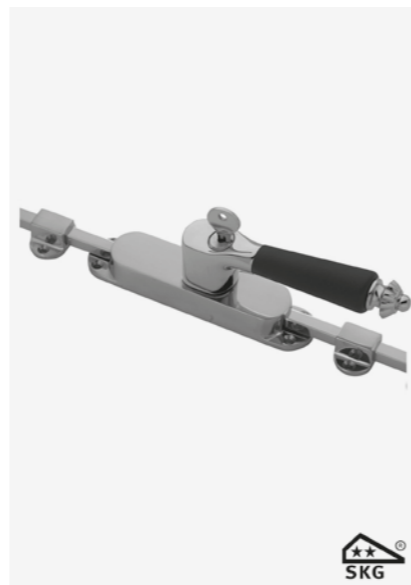

ART. XSH421EF51 "NOUVEAU" SERIES

- SKG** tested if used in combination with HABO mechanism
- one code key
- furnished with n.1 rod 1100mm
- n.1 rod 1400mm n.3 guides
- n.2 strikes in matching finish