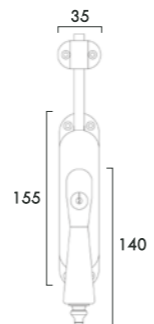

ART. XSH418EF51 "CASTLE" SERIES