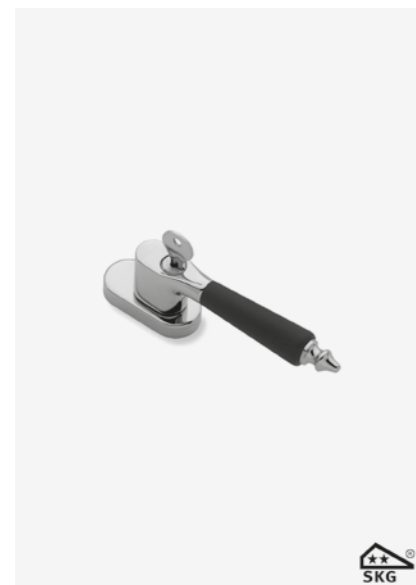

ART. XSD109ESC11  
"TON" SERIES

- SKG\*\* tested
- one code key
- DK mechanism 7x45mm

ART. XSD448SC11  
"BAUHAUS" SERIES

- SKG\*\* tested
- one code key
- DK mechanism 7x45mm

ART. XSD418ESC11  
"CASTLE" SERIES

- SKG\*\* tested
- one code key
- DK mechanism 7x45mm

ART. XSD221SC11  
"ELEGANT" SERIES

- SKG\*\* tested
- one code key
- DK mechanism 7x45mm

ART. XSD421ESC11  
"NOUVEAU" SERIES

- SKG\*\* tested
- one code key
- DK mechanism 7x45mm

ART. XSK448 "BAUHAUS" SERIES

- SKG\* tested
- one code key
- casement fastener RH shown

ART. XSH109EF51 "TON" SERIES

- SKG\*\* tested if used in combination with HABO mechanism
- one code key
- furnished with n.1 rod 1100mm
- n.1 rod 1400mm n.3 guides
- n.2 strikes in matching finish

ART. XSK221 "ELEGANT" SERIES

- SKG\* tested
- one code key
- casement fastener RH shown

ART. XSH418EF51 "CASTLE" SERIES

- SKG\*\* tested if used in combination with HABO mechanism
- one code key
- furnished with n.1 rod 1100mm
- n.1 rod 1400mm n.3 guides
- n.2 strikes in matching finish