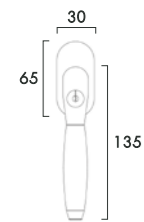

ART. XSD109ESC11  
"TON" SERIES

- SKG\*\* tested
- one code key
- DK mechanism 7x45mm

ART. XSD448SC11  
"BAUHAUS" SERIES

- SKG\*\* tested
- one code key
- DK mechanism 7x45mm

ART. XSD418ESC11  
"CASTLE" SERIES

- SKG\*\* tested
- one code key
- DK mechanism 7x45mm

ART. XSD221SC11  
"ELEGANT" SERIES

- SKG\*\* tested
- one code key
- DK mechanism 7x45mm

ART. XSD421ESC11  
"NOUVEAU" SERIES

- SKG\*\* tested
- one code key
- DK mechanism 7x45mm