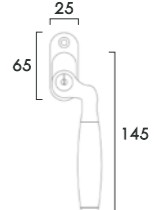

ART. XSJ109 "TON" SERIES

- SKG** tested
- one code key
- casement fastener RH shown