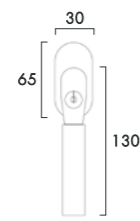

G. BONOMI & FIGLI

G. BONOMI & FIGLI S.P.A.

VIA FUCINE, 4 · 38079 TIONE DI TRENTO (TN) · ITALIA

TEL. +39 0465 338700 · FAX +39 0465 322886

INFO@GBTBONOMI.COM

WWW.GBTBONOMI.COM

© G. BONOMI & FIGLI · ALL RIGHTS RESERVED.