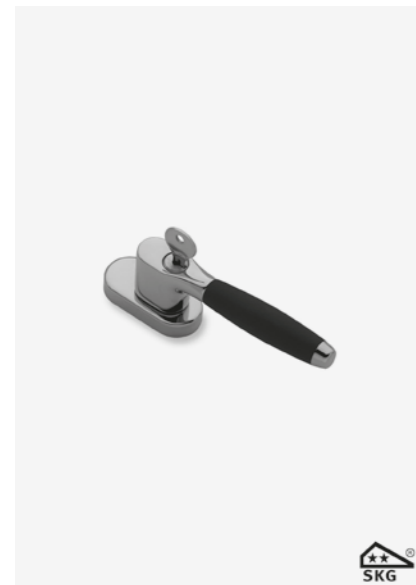

ART. XSD109ESC11  
"TON" SERIES

- SKG\*\* tested
- one code key
- DK mechanism 7x45mm

ART. XSD448SC11  
"BAUHAUS" SERIES

- SKG\*\* tested
- one code key
- DK mechanism 7x45mm

ART. XSD418ESC11  
"CASTLE" SERIES

- SKG\*\* tested
- one code key
- DK mechanism 7x45mm

ART. XSD221SC11  
"ELEGANT" SERIES

- SKG\*\* tested
- one code key
- DK mechanism 7x45mm

ART. XSD421ESC11  
"NOUVEAU" SERIES

- SKG\*\* tested
- one code key
- DK mechanism 7x45mm

ART. XSK448 "BAUHAUS" SERIES

- SKG\* tested
- one code key
- casement fastener RH shown

ART. XSH109EF51 "TON" SERIES

- SKG\*\* tested if used in combination with HABO mechanism
- one code key
- furnished with n.1 rod 1100mm
- n.1 rod 1400mm n.3 guides
- n.2 strikes in matching finish