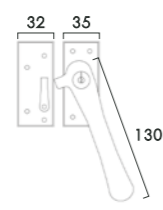

ART. XSK221 "ELEGANT" SERIES

- SKG* tested
- one code key
- casement fastener RH shown