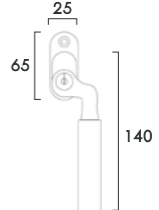

ART. XSJ448 "BAUHAUS" SERIES

- SKG** tested
- one code key
- casement fastener RH shown