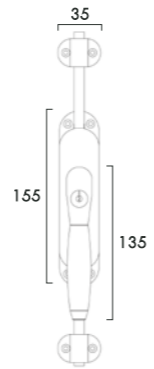

ART. XSH109EF51 "TON" SERIES

- SKG** tested if used in combination with HABO mechanism
- one code key
- furnished with n.1 rod 1100mm
- n.1 rod 1400mm n.3 guides
- n.2 strikes in matching finish