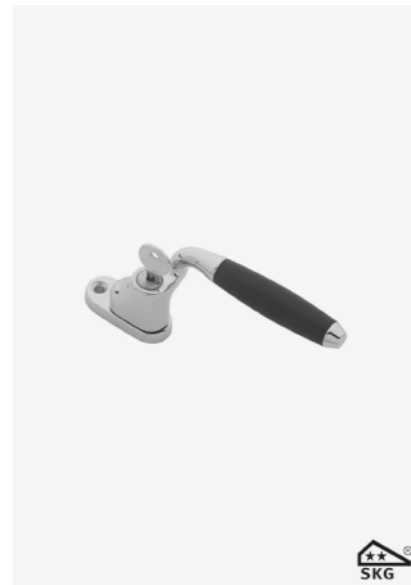

ART. XSJ109E "TON" SERIES

- SKG** tested
- one code key
- casement fastener RH shown