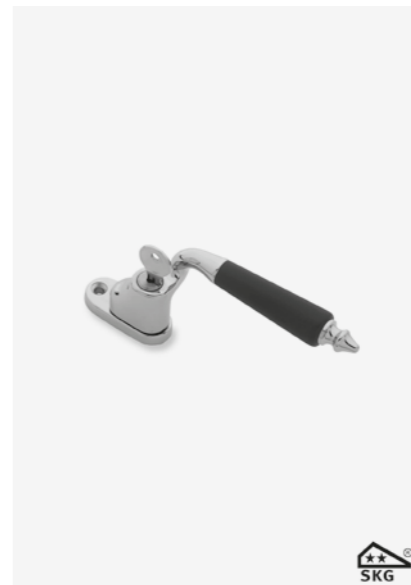

ART. XSJ418E "CASTLE" SERIES

- SKG** tested
- one code key
- casement fastener RH shown