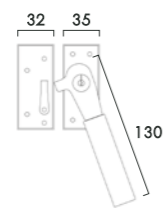

ART. XSK448E "EBONY BAUHAUS" SERIES

- SKG* tested
- one code key
- casement fastener RH shown