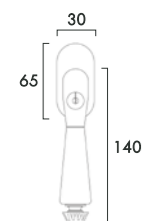

- SKG\*\* tested
- one code key
- DK mechanism 7x45mm

ART. XSD221SC11  
"ELEGANT" SERIES

- SKG\*\* tested
- one code key
- DK mechanism 7x45mm

ART. XSD421ESC11  
"NOUVEAU" SERIES

- SKG\*\* tested
- one code key
- DK mechanism 7x45mm