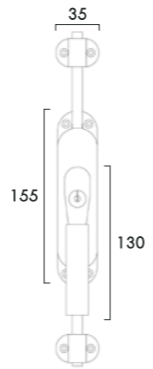

ART. XSH448F51 "BAUHAUS" SERIES

- SKG** tested if used in combination with HABO mechanism
- one code key
- furnished with n.1 rod 1100mm
- n.1 rod 1400mm n.3 guides
- n.2 strikes in matching finish