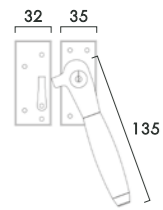

ART. XSK109E "TON" SERIES

- SKG* tested
- one code key
- casement fastener RH shown