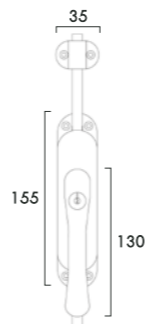

ART. XSH221F51 "ELEGANT" SERIES