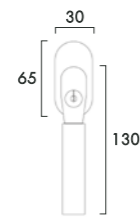

ART. XSD109ESC11  
"TON" SERIES

- SKG\*\* tested
- one code key
- DK mechanism 7x45mm

ART. XSD448SC11  
"BAUHAUS" SERIES

- SKG\*\* tested
- one code key
- DK mechanism 7x45mm

ART. XSD418ESC11  
"CASTLE" SERIES

- SKG\*\* tested
- one code key
- DK mechanism 7x45mm

ART. XSD221SC11  
"ELEGANT" SERIES

- SKG\*\* tested
- one code key
- DK mechanism 7x45mm

ART. XSD421ESC11  
"NOUVEAU" SERIES

- SKG\*\* tested
- one code key
- DK mechanism 7x45mm