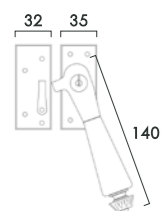

ART. XSK421E "NOUVEAU" SERIES

- SKG* tested
- one code key
- casement fastener RH shown