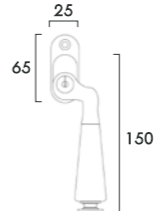

ART. XSJ421E "NOUVEAU" SERIES

- SKG** tested
- one code key
- casement fastener RH shown