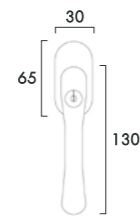

ART. XSD109ESC11  
"TON" SERIES

- SKG\*\* tested
- one code key
- DK mechanism 7x45mm

ART. XSD448SC11  
"BAUHAUS" SERIES

- SKG\*\* tested
- one code key
- DK mechanism 7x45mm

ART. XSD418ESC11  
"CASTLE" SERIES

- SKG\*\* tested
- one code key
- DK mechanism 7x45mm

ART. XSD221SC11  
"ELEGANT" SERIES

- SKG\*\* tested
- one code key
- DK mechanism 7x45mm

ART. XSD421ESC11  
"NOUVEAU" SERIES

- SKG\*\* tested
- one code key
- DK mechanism 7x45mm