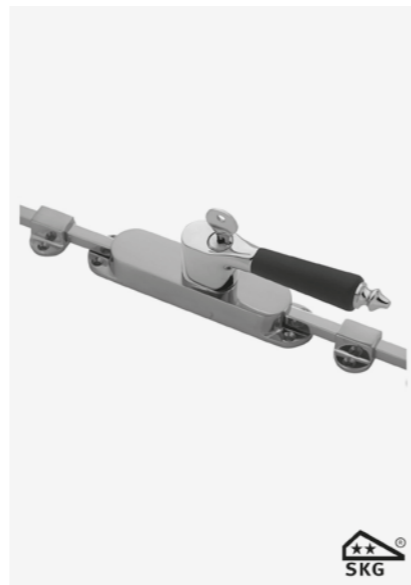

ART. XSH418EF51 "CASTLE" SERIES