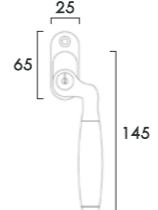

ART. XSJ109E "TON" SERIES

- SKG** tested
- one code key
- casement fastener RH shown